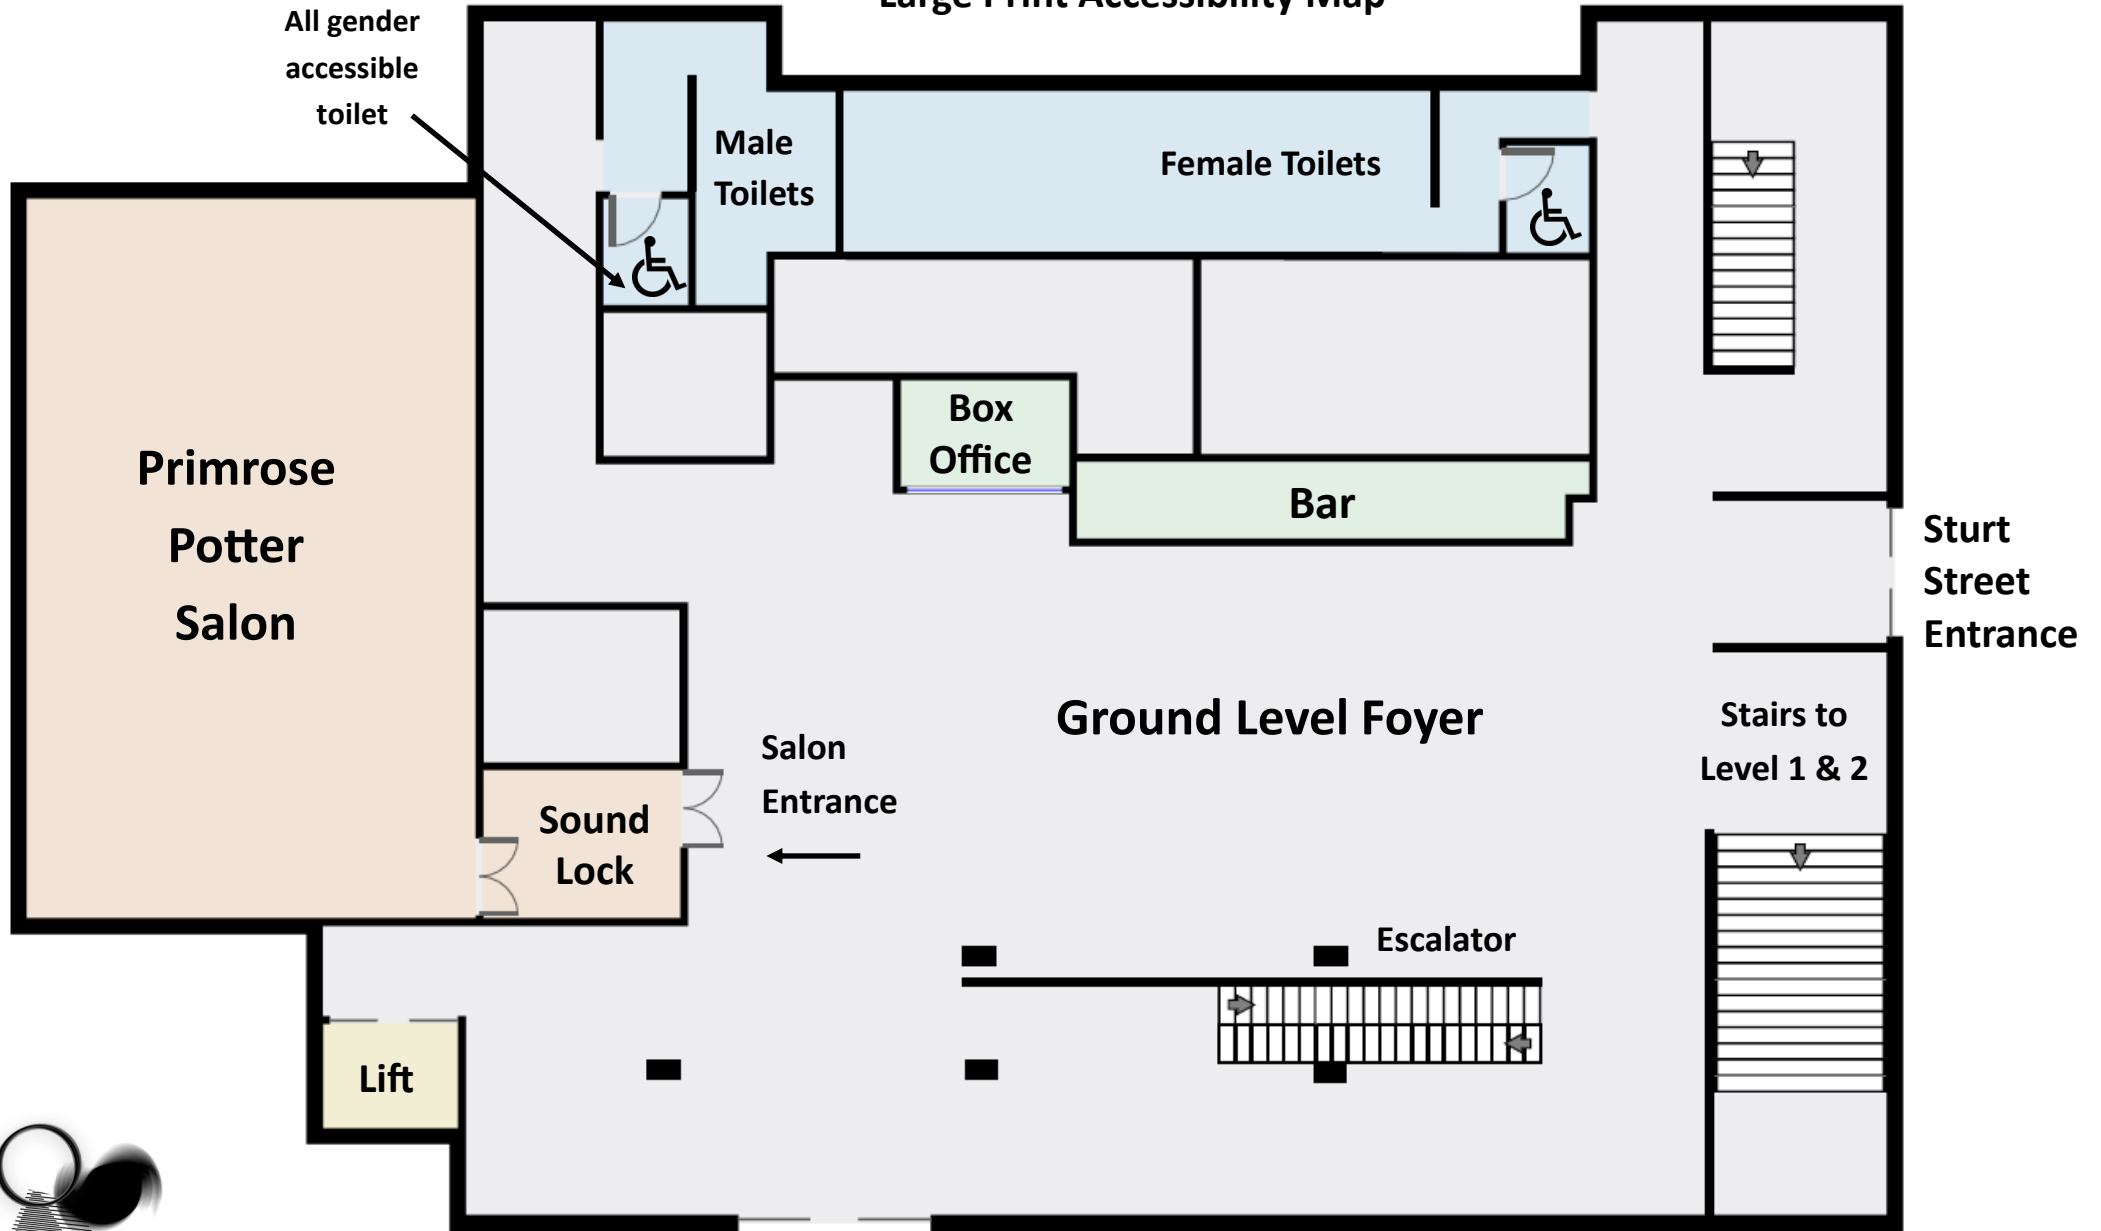

Melbourne Recital Centre—Ground Level Foyer

Large Print Accessibility Map

Main Southbank Boulevard Entrance

Map not to scale