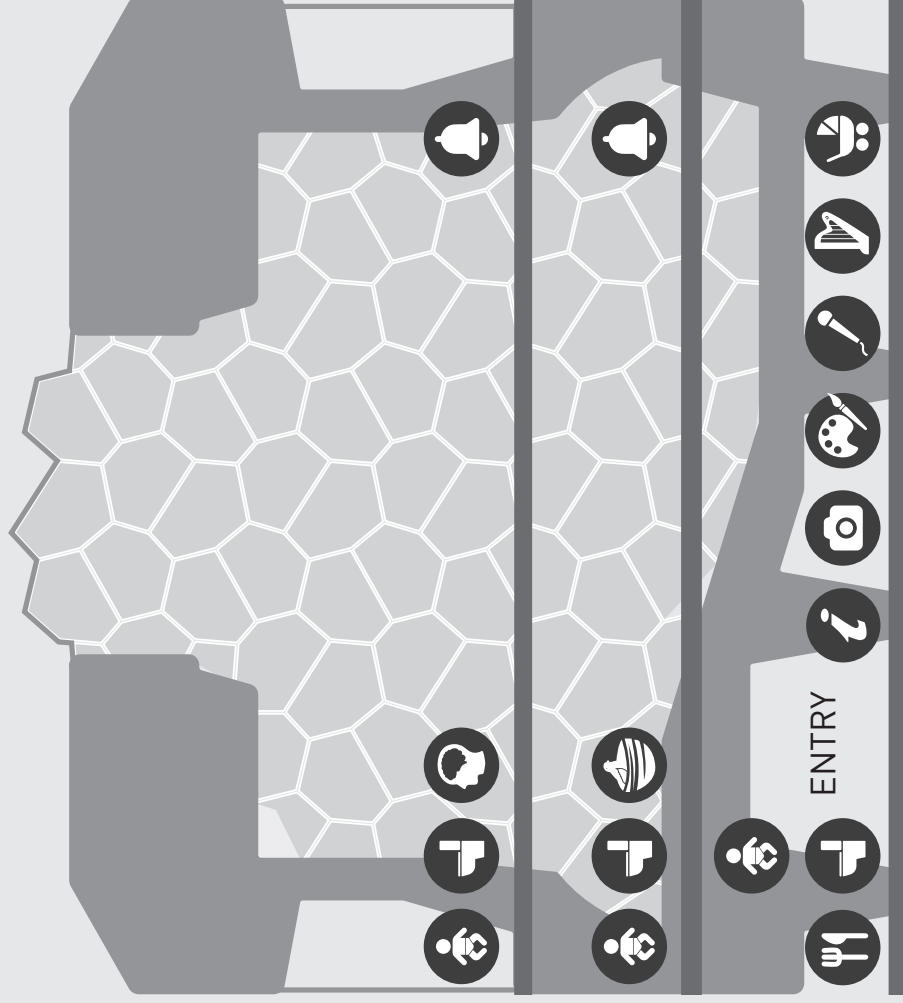

10.30am & 12.30pm | Elisabeth Murdoch Hall, Level 1

**Daily FREE
fun from 9am**

**Michael Johnson Plays the Harp, The Wonderlands,
Photo Booth and Face Painting from 9am
Open Stage from 10am**

MAP

	Imagination Station		Face Painting
	The Nest		Open Stage
	The Wonderlands		Michael Johnson Plays the Harp
	Photo Booth		Pram Parking

LEVEL TWO

LEVEL ONE

Elisabeth Murdoch Hall
Doors 1-3

GROUND FLOOR

Primrose Potter Salon

SOUTHBANK BLVD

**MELBOURNE
RECITAL
CENTRE**

Cnr Southbank Blvd &
Sturt St, Southbank
melbournerecital.com.au